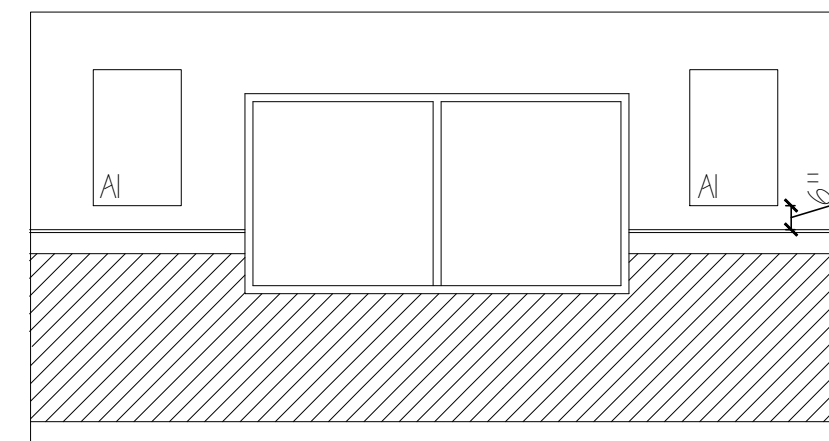

STORY WALL NOTES:

1. INSTALL MURAL FIRST. SURROUNDING PANELS MUST BE REVERSE HUNG, REFER TO MANUFACTURER INSTALLATION INSTRUCTIONS PROVIDED WITH ORDER.
2. TOP AND BOTTOM OF CIRCLE MAY CUT OFF
3. SCOOP AND SPATULA SHOULD APPEAR ON STORY WALL IN FULL.
4. OUTER CIRCLE WILL WRAP TO BACK OF WALL.
5. INSTALL ACRYLIC FRAME WITH NON-GLARE ACRYLIC FACING OUT.

GENERAL NOTES:

1. ALL ARTWORK IS OWNER PROVIDED, GC INSTALLED
2. ARTWORK COMES WITH SECURITY HARDWARE
3. BOTTOM OF ARTWORK SHOULD BE INSTALLED 6" ABOVE THE TOP OF WAINSCOTING

1 ELEV. - STORY WALL
A-7 SCALE: 1/4" = 1'-0"

2 ELEV. - CANVAS ART TYP.
A-7 SCALE: 1/4" = 1'-0"

3 ELEV. - FRAMED ART TYP.
A-7 SCALE: 1/4" = 1'-0"

4 ELEV. - F3 FRAMED ART TYP.
A-7 SCALE: 1/4" = 1'-0"

5 ELEV. - HEART OF FRESHNESS ART TYP.
A-7 SCALE: 1/4" = 1'-0"