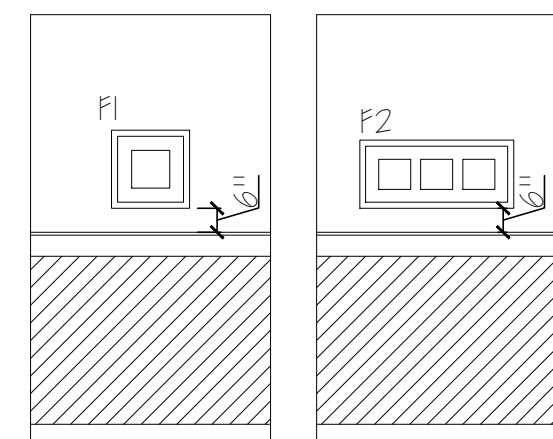

STORY WALL NOTES:

1. INSTALL MURAL FIRST. SURROUNDING PANELS MUST BE REVERSE HUNG, REFER TO MANUFACTURER INSTALLATION INSTRUCTIONS PROVIDED WITH ORDER.
2. TOP AND BOTTOM OF CIRCLE MAY CUT OFF
3. SCOOP AND SPATULA SHOULD APPEAR ON STORY WALL IN FULL.
4. OUTER CIRCLE WILL WRAP TO BACK OF WALL.
5. INSTALL ACRYLIC FRAME WITH NON-GLARE ACRYLIC FACING OUT.

GENERAL NOTES:

1. ALL ARTWORK IS OWNER PROVIDED, GC INSTALLED
2. ARTWORK COMES WITH SECURITY HARDWARE
3. BOTTOM OF ARTWORK SHOULD BE INSTALLED 6" ABOVE THE TOP OF WAINSCOTING

1 ELEV. - STORY WALL
A-7 SCALE: 1/4" = 1'-0"

2 ELEV. - CANVAS ART TYP.
A-7 SCALE: 1/4" = 1'-0"

3 ELEV. - FRAMED ART TYP.
A-7 SCALE: 1/4" = 1'-0"

4 ELEV. - F3 FRAMED ART TYP.
A-7 SCALE: 1/4" = 1'-0"

5 ELEV. - HEART OF FRESHNESS ART TYP.
A-7 SCALE: 1/4" = 1'-0"

7 ELEV. - LAYERS OF DELICIOUS FUN TYP.
A-7 SCALE: 1/4" = 1'-0"

6 ELEV. - DELICIOUS ON SO MANY LEVELS TYP.
A-7 SCALE: 1/4" = 1'-0"

8 ELEV. - CULVER'S PRIDE: STATE ART OR TRAVEL POSTER TYP.
A-7 SCALE: 1/4" = 1'-0"