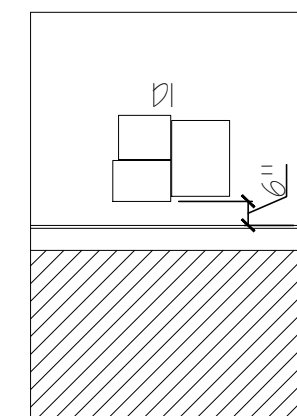

STORY WALL NOTES:

1. INSTALL MURAL FIRST. SURROUNDING PANELS MUST BE REVERSE HUNG, REFER TO MANUFACTURER INSTALLATION INSTRUCTIONS PROVIDED WITH ORDER.
2. TOP AND BOTTOM OF CIRCLE MAY CUT OFF
3. SCOOP AND SPATULA SHOULD APPEAR ON STORY WALL IN FULL.
4. OUTER CIRCLE WILL WRAP TO BACK OF WALL.
5. INSTALL ACRYLIC FRAME WITH NON-GLARE ACRYLIC FACING OUT.

GENERAL NOTES:

1. ALL ARTWORK IS OWNER PROVIDED, GC INSTALLED
2. ARTWORK COMES WITH SECURITY HARDWARE
3. BOTTOM OF ARTWORK SHOULD BE INSTALLED 6" ABOVE THE TOP OF WAINSCOTING

1 ELEV. - STORY WALL
A-7 SCALE: 1/4" = 1'-0"

2 ELEV. - CANVAS ART TYP.
A-7 SCALE: 1/4" = 1'-0"

3 ELEV. - FRAMED ART TYP.
A-7 SCALE: 1/4" = 1'-0"

4 ELEV. - F3 FRAMED ART TYP.
A-7 SCALE: 1/4" = 1'-0"

5 ELEV. - HEART OF FRESHNESS ART TYP.
A-7 SCALE: 1/4" = 1'-0"

7 ELEV. - LAYERS OF DELICIOUS FUN TYP.
A-7 SCALE: 1/4" = 1'-0"

6 ELEV. - DELICIOUS ON SO MANY LEVELS TYP.
A-7 SCALE: 1/4" = 1'-0"

8 ELEV. - CULVER'S PRIDE: STATE ART OR TRAVEL POSTER TYP.
A-7 SCALE: 1/4" = 1'-0"