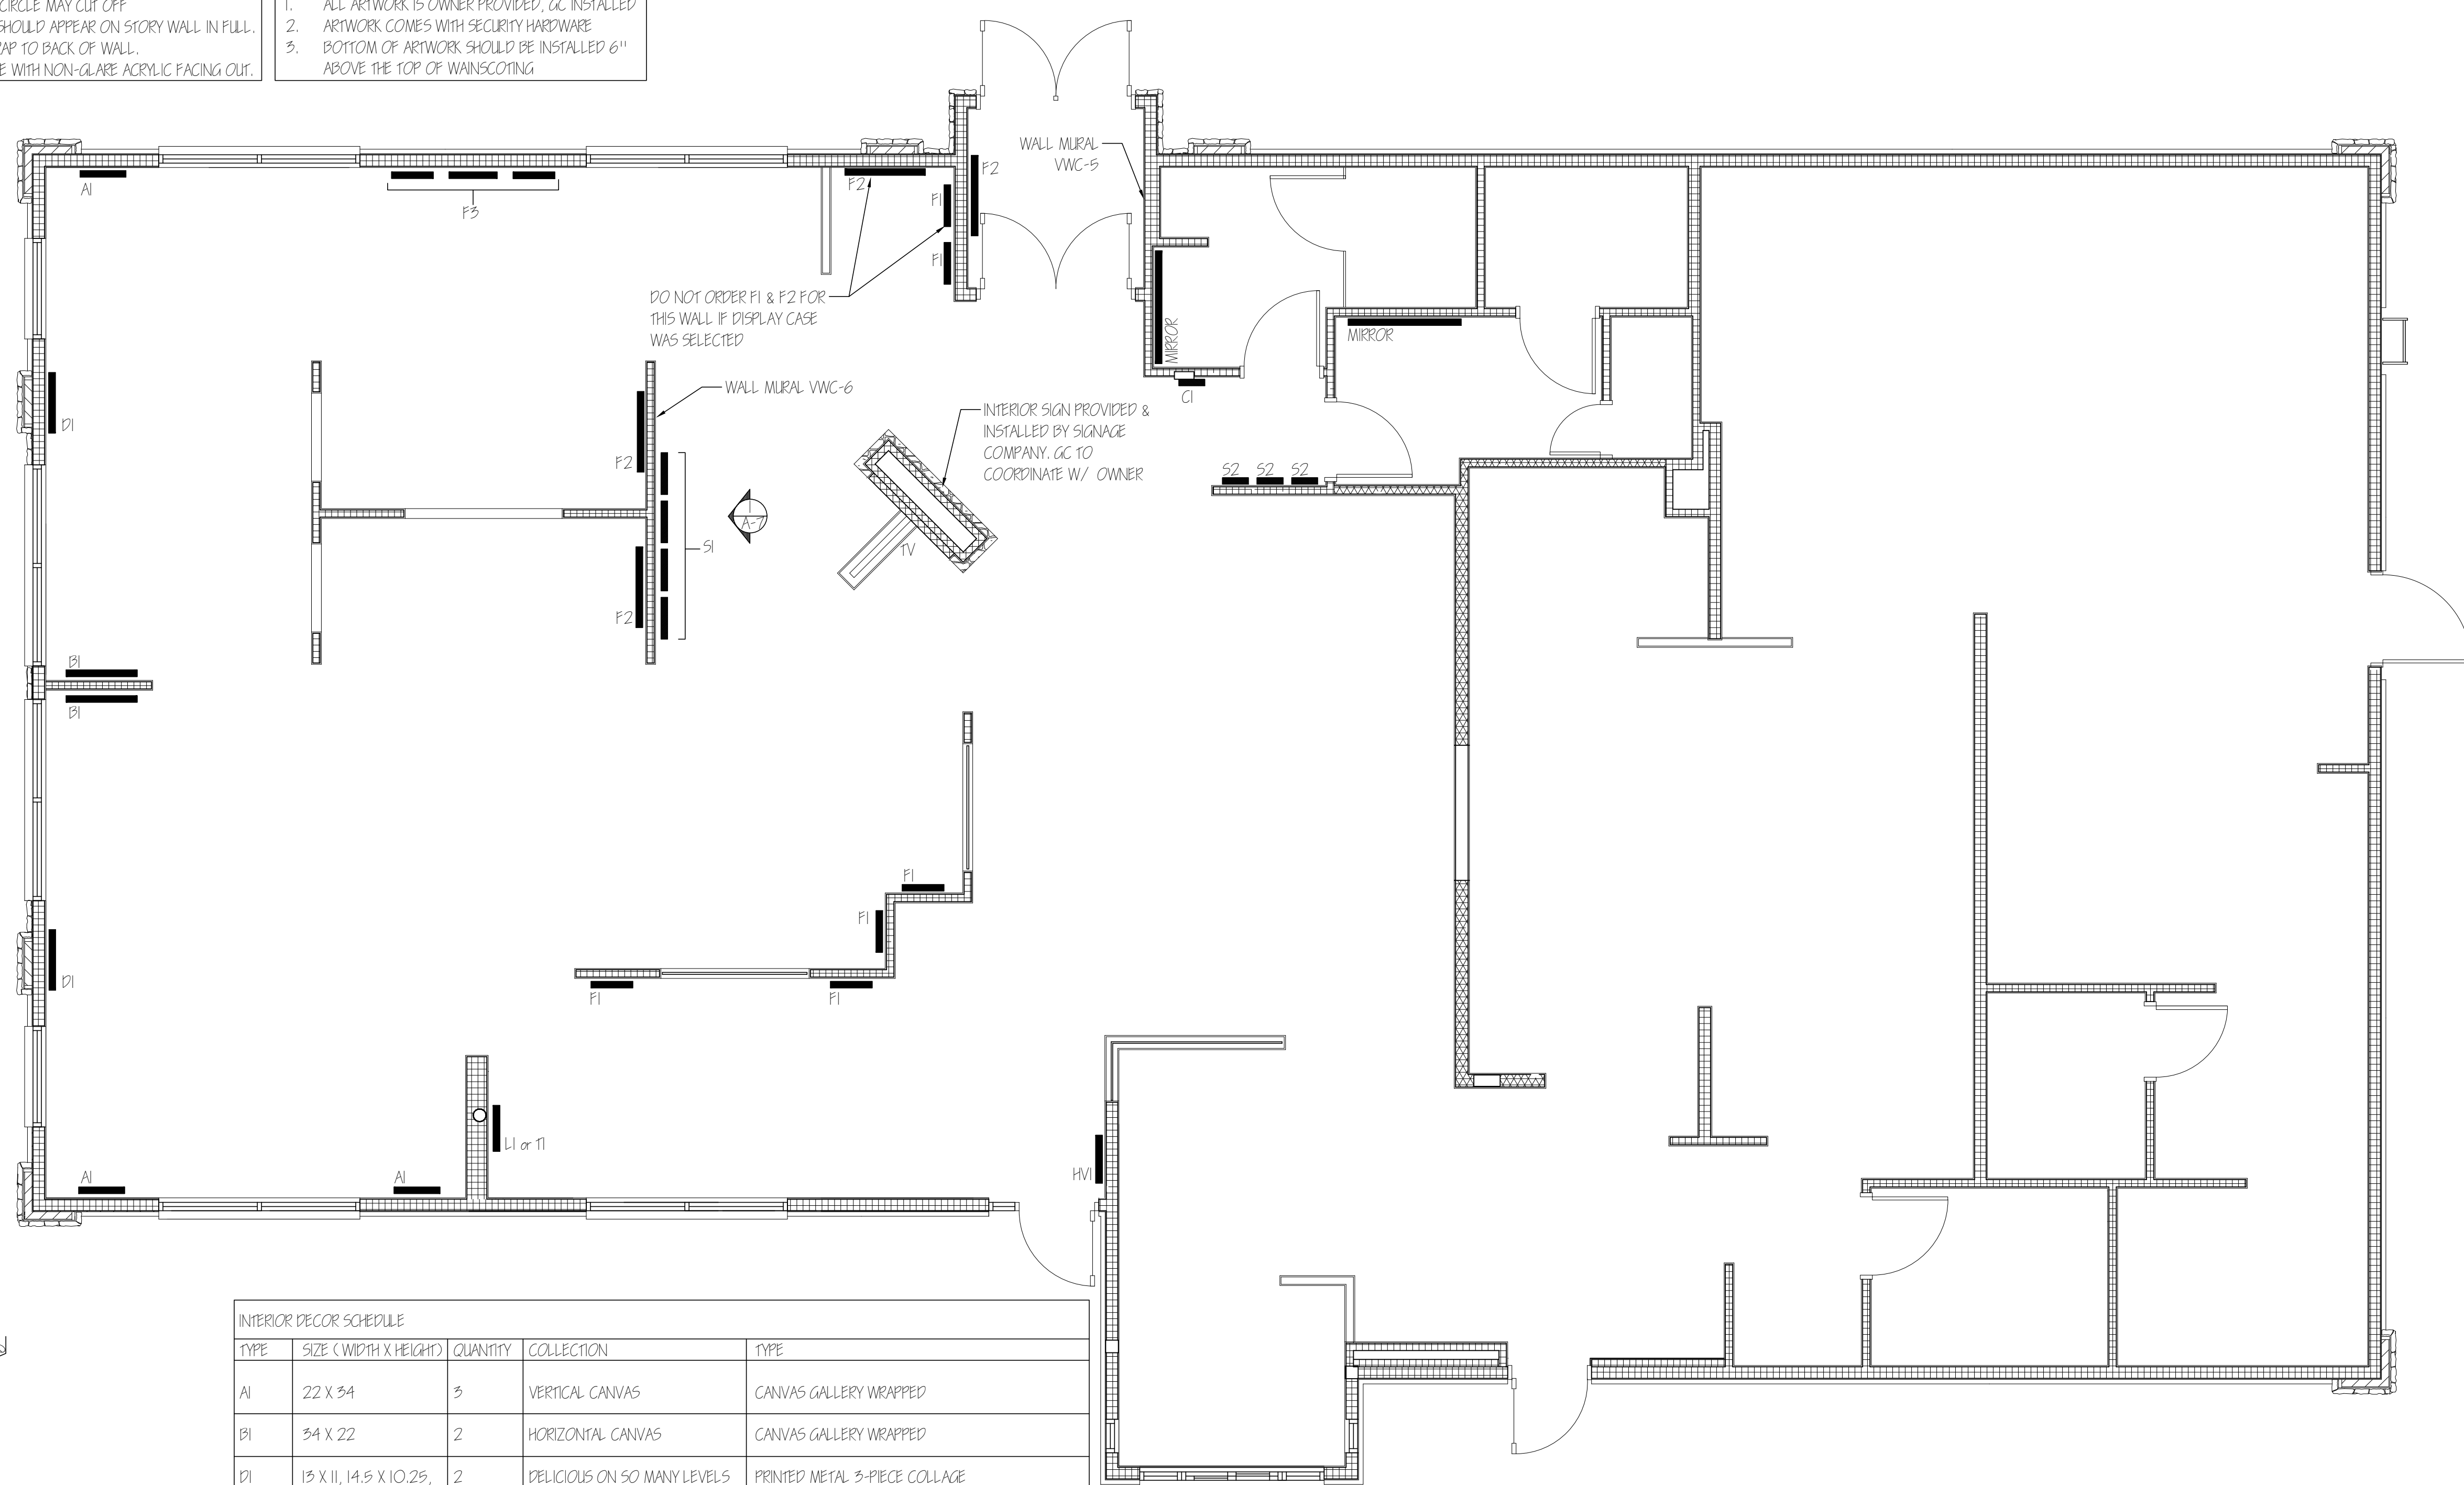

STORY WALL NOTES:

1. INSTALL MURAL FIRST. SURROUNDING PANELS MUST BE REVERSE HUNG, REFER TO MANUFACTURER INSTALLATION INSTRUCTIONS PROVIDED WITH ORDER.
2. TOP AND BOTTOM OF CIRCLE MAY CUT OFF
3. SCOOP AND SPATULA SHOULD APPEAR ON STORY WALL IN FULL.
4. OUTER CIRCLE WILL WRAP TO BACK OF WALL.
5. INSTALL ACRYLIC FRAME WITH NON-GLARE ACRYLIC FACING OUT.

GENERAL NOTES:

1. ALL ARTWORK IS OWNER PROVIDED, GC INSTALLED
2. ARTWORK COMES WITH SECURITY HARDWARE
3. BOTTOM OF ARTWORK SHOULD BE INSTALLED 6" ABOVE THE TOP OF WAINSCOTING

1 ELEV. - STORY WALL
A-7 SCALE: 1/4" = 1'-0"

INTERIOR DECOR SCHEDULE				
TYPE	SIZE (WIDTH X HEIGHT)	QUANTITY	COLLECTION	TYPE
AI	22 X 34	3	VERTICAL CANVAS	CANVAS GALLERY WRAPPED
BI	34 X 22	2	HORIZONTAL CANVAS	CANVAS GALLERY WRAPPED
D1	15 X 11, 14.5 X 10.25, 14.5 X 19	2	DELICIOUS ON SO MANY LEVELS	PRINTED METAL 3-PIECE COLLAGE
F1	19.5 X 19.5	6*	FRAMED	FRAMED AND MATED PRINTS, NON-GLARE ACRYLIC
F2	38.5 X 20	4*	FRAMED	FRAMED AND MATED PRINTS, NON-GLARE ACRYLIC
F3	(3) 19.5 X 19.5	1	FRAMED	FRAMED AND MATED PRINTS, NON-GLARE ACRYLIC
HWI	22 X 34	1	VERTICAL HEART OF FRESHNESS	WOOD FRAME W/ PRINTED PVC INSERTS
S1	20 X 24	4	STORY WALL	ACRYLIC FRAME W/ METAL STAND OFFS
S2	12.5 X 15	3	LAYERS OF DELICIOUS FUN	ACRYLIC FRAME W/ METAL STAND OFFS
L1	22 X 30	1*	CULVER'S PRIDE: STATE ART	FRAMED AND MATED PRINT, NON-GLARE ACRYLIC
T1	22X30	1*	TRAVEL POSTER	FRAMED AND MATED PRINT, NON-GLARE ACRYLIC
CI	12.5 X 15	1	GUEST COMMUNICATIONS	ACRYLIC FRAME W/ METAL STAND OFFS
MIRROR	54 X 36	2	RESTROOM MIRRORS	LAMINATED COMPOSITE FRAME

*ACTUAL NUMBER OF PIECES NEEDED MAY DIFFER PER SPECIFIC LOCATION AND PLAN. SEE PACKAGE B LIST FOR VENDOR CONTACT INFORMATION.

INTERIOR DECOR PLAN - MIRRORED METRO L - 2025 PROTOTYPE
SCALE: 1/4" = 1'-0"