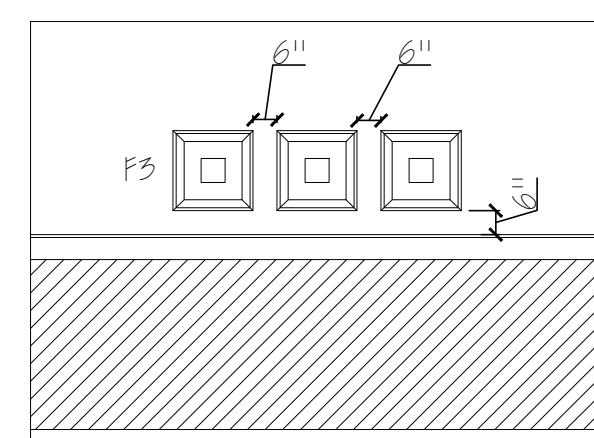

STORY WALL NOTES:

1. INSTALL MURAL FIRST. SURROUNDING PANELS MUST BE REVERSE HUNG, REFER TO MANUFACTURER INSTALLATION INSTRUCTIONS PROVIDED WITH ORDER.
2. TOP AND BOTTOM OF CIRCLE MAY CUT OFF
3. SCOOP AND SPATULA SHOULD APPEAR ON STORY WALL IN FULL.
4. OUTER CIRCLE WILL WRAP TO BACK OF WALL.
5. INSTALL ACRYLIC FRAME WITH NON-GLARE ACRYLIC FACING OUT.

GENERAL NOTES:

1. ALL ARTWORK IS OWNER PROVIDED, GC INSTALLED
2. ARTWORK COMES WITH SECURITY HARDWARE
3. BOTTOM OF ARTWORK SHOULD BE INSTALLED 6" ABOVE THE TOP OF WAINSCOTING

1 ELEV. - STORY WALL
A-7 SCALE: 1/4" = 1'-0"

2 ELEV. - CANVAS ART TYP.
A-7 SCALE: 1/4" = 1'-0"

3 ELEV. - FRAMED ART TYP.
A-7 SCALE: 1/4" = 1'-0"

4 ELEV. - F3 FRAMED ART TYP.
A-7 SCALE: 1/4" = 1'-0"

5 ELEV. - HEART OF FRESHNESS ART TYP.
A-7 SCALE: 1/4" = 1'-0"

7 ELEV. - LAYERS OF DELICIOUS FUN TYP.
A-7 SCALE: 1/4" = 1'-0"

6 ELEV. - DELICIOUS ON SO MANY LEVELS TYP.
A-7 SCALE: 1/4" = 1'-0"

8 ELEV. - CULVER'S PRIDE: STATE ART OR TRAVEL POSTER TYP.
A-7 SCALE: 1/4" = 1'-0"