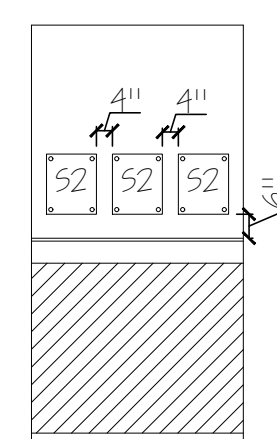

GENERAL NOTES:

1. ALL ARTWORK IS OWNER PROVIDED, GC INSTALLED
2. ARTWORK COMES WITH SECURITY HARDWARE
3. BOTTOM OF ARTWORK SHOULD BE INSTALLED 6" ABOVE THE TOP OF WAINSCOTING

1 ELEV. - STORY WALL
A-7 SCALE: 1/4" = 1'-0"

2 ELEV. - CANVAS ART TYP.
A-7 SCALE: 1/4" = 1'-0"

3 ELEV. - FRAMED ART TYP.
A-7 SCALE: 1/4" = 1'-0"

4 ELEV. - F3 FRAMED ART TYP.
A-7 SCALE: 1/4" = 1'-0"

5 ELEV. - HEART OF FRESHNESS ART TYP.
A-7 SCALE: 1/4" = 1'-0"

7 ELEV. - LAYERS OF DELICIOUS FUN TYP.
A-7 SCALE: 1/4" = 1'-0"

6 ELEV. - DELICIOUS ON SO MANY LEVELS TYP.
A-7 SCALE: 1/4" = 1'-0"

8 ELEV. - CULVER'S PRIDE: STATE ART OR TRAVEL POSTER TYP.
A-7 SCALE: 1/4" = 1'-0"

INTERIOR DECOR SCHEDULE				
TYPE	SIZE (WIDTH X HEIGHT)	QUANTITY	COLLECTION	TYPE
AI	22 X 34	3	VERTICAL CANVAS	CANVAS GALLERY WRAPPED
BI	34 X 22	2	HORIZONTAL CANVAS	CANVAS GALLERY WRAPPED
D1	15 X 11, 14.5 X 10.25, 14.5 X 19	2	DELICIOUS ON SO MANY LEVELS	PRINTED METAL 3-PIECE COLLAGE
F1	19.5 X 19.5	6*	FRAMED	FRAMED AND MATED PRINTS, NON-GLARE ACRYLIC
F2	38.5 X 20	4*	FRAMED	FRAMED AND MATED PRINTS, NON-GLARE ACRYLIC
F3	(3) 19.5 X 19.5	1	FRAMED	FRAMED AND MATED PRINTS, NON-GLARE ACRYLIC
HWI	22 X 34	1	VERTICAL HEART OF FRESHNESS	WOOD FRAME W/ PRINTED PVC INSERTS
S1	20 X 24	4	STORY WALL	ACRYLIC FRAME W/ METAL STAND OFFS
S2	12.5 X 15	3	LAYERS OF DELICIOUS FUN	ACRYLIC FRAME W/ METAL STAND OFFS
L1	22 X 30	1*	CULVER'S PRIDE: STATE ART	FRAMED AND MATED PRINT, NON-GLARE ACRYLIC
T1	22X30	1*	TRAVEL POSTER	FRAMED AND MATED PRINT, NON-GLARE ACRYLIC
CI	12.5 X 15	1	GUEST COMMUNICATIONS	ACRYLIC FRAME W/ METAL STAND OFFS
MIRROR	54 X 36	2	RESTROOM MIRRORS	LAMINATED COMPOSITE FRAME