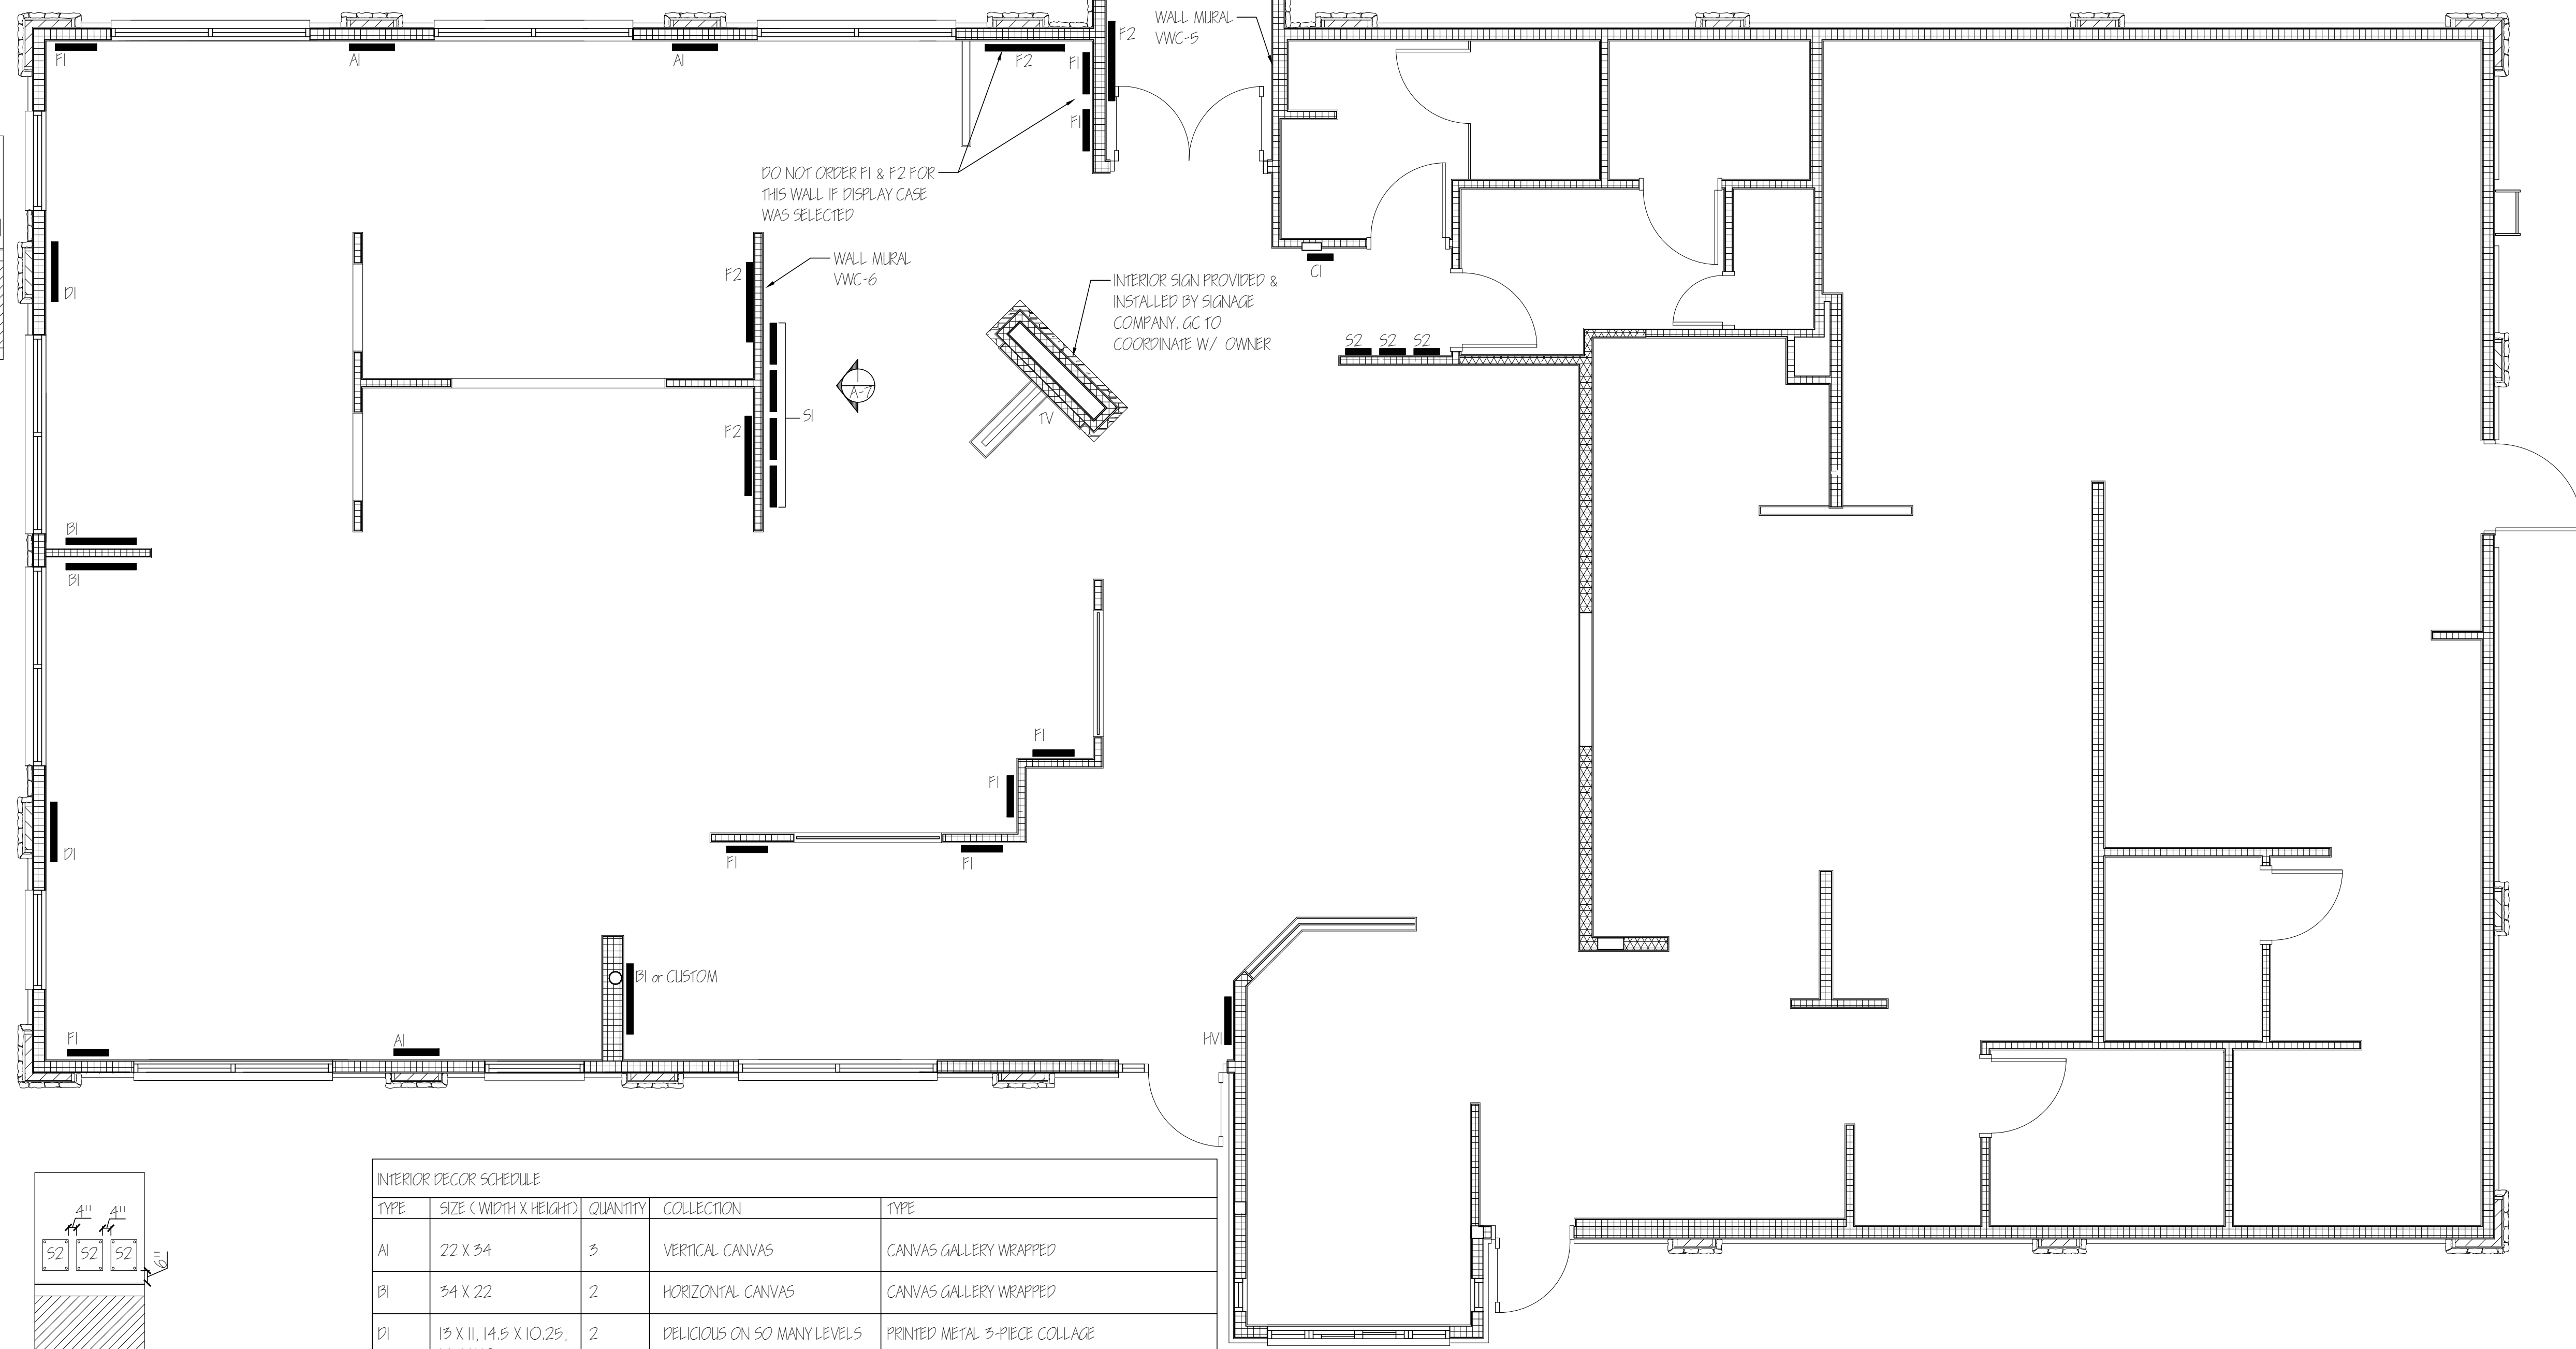

1 ELEV. - STORY WALL
A-7 SCALE: 1/4" = 1'-0"

2 ELEV. - CANVAS ART TYP.
A-7 SCALE: 1/4" = 1'-0"

3 ELEV. - FRAMED ART TYP.
A-7 SCALE: 1/4" = 1'-0"

4 ELEV. - HEART OF FRESHNESS ART TYP.
A-7 SCALE: 1/4" = 1'-0"

STORY WALL NOTES:

1. INSTALL MURAL FIRST. SURROUNDING PANELS MUST BE REVERSE HUNG, REFER TO MANUFACTURER INSTALLATION INSTRUCTIONS PROVIDED WITH ORDER.
2. TOP AND BOTTOM OF CIRCLE MAY CUT OFF
3. SCOOP AND SPATULA SHOULD APPEAR ON STORY WALL IN FULL.
4. OUTER CIRCLE WILL WRAP TO BACK OF WALL.
5. INSTALL ACRYLIC FRAME WITH NON-GLARE ACRYLIC FACING OUT.

GENERAL NOTES:

1. ALL ARTWORK IS OWNER PROVIDED, GC INSTALLED
2. ARTWORK COMES WITH SECURITY HARDWARE
3. BOTTOM OF ARTWORK SHOULD BE INSTALLED 6" ABOVE THE TOP OF WAINSCOTING

INTERIOR DECOR SCHEDULE				
TYPE	SIZE (WIDTH X HEIGHT)	QUANTITY	COLLECTION	TYPE
AI	22 X 34	3	VERTICAL CANVAS	CANVAS GALLERY WRAPPED
BI	34 X 22	2	HORIZONTAL CANVAS	CANVAS GALLERY WRAPPED
DI	13 X 11, 14.5 X 10.25, 14.5 X 19	2	DELICIOUS ON SO MANY LEVELS	PRINTED METAL 3-PIECE COLLAGE
F1	19.5 X 19.5	8*	FRAMED	FRAMED AND MATTED PRINTS, NON-GLARE ACRYLIC
F2	38.5 X 20	4*	FRAMED	FRAMED AND MATTED PRINTS, NON-GLARE ACRYLIC
HVI	22 X 34	1	VERTICAL HEART OF FRESHNESS	WOOD FRAME W/ PRINTED PVC INSERTS
SI	20 X 24	4	STORY WALL	ACRYLIC FRAME W/ METAL STAND OFFS
S2	12.5 X 15	3	LAYERS OF DELICIOUS FUN	ACRYLIC FRAME W/ METAL STAND OFFS
LI	22 X 30	1*	CULVER'S PRIDE: STATE ART	FRAMED AND MATTED PRINT, NON-GLARE ACRYLIC
TI	22 X 30	1*	TRAVEL POSTER	FRAMED AND MATTED PRINT, NON-GLARE ACRYLIC
CI	12.5 X 15	1	QUEST COMMUNICATIONS	ACRYLIC FRAME W/ METAL STAND OFFS
MIRROR	34 X 36	2	RESTROOM MIRRORS	LAMINATED COMPOSITE FRAME

*ACTUAL NUMBER OF PIECES NEEDED MAY DIFFER PER SPECIFIC LOCATION AND PLAN. SEE PACKAGE B LIST FOR VENDOR CONTACT INFORMATION.

INTERIOR DECOR PLAN - MIRRORED METRO XL - 2025 PROTOTYPE
SCALE: 1/4" = 1'-0"