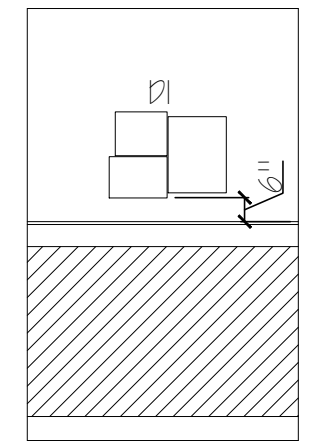

1 ELEV. - STORY WALL
A-7 SCALE: 1/4" = 1'-0"

2 ELEV. - CANVAS ART TYP.
A-7 SCALE: 1/4" = 1'-0"

3 ELEV. - FRAMED ART TYP.
A-7 SCALE: 1/4" = 1'-0"

4 ELEV. - HEART OF FRESHNESS ART TYP.
A-7 SCALE: 1/4" = 1'-0"

5 ELEV. - DELICIOUS ON SO MANY LEVELS TYP.
A-7 SCALE: 1/4" = 1'-0"

6 ELEV. - LAYERS OF DELICIOUS FUN TYP.
A-7 SCALE: 1/4" = 1'-0"

7 ELEV. - CULVER'S PRIDE: STATE ART OR TRAVEL POSTER TYP.
A-7 SCALE: 1/4" = 1'-0"

STORY WALL NOTES:

1. INSTALL MURAL FIRST. SURROUNDING PANELS MUST BE REVERSE HUNG, REFER TO MANUFACTURER INSTALLATION INSTRUCTIONS PROVIDED WITH ORDER.
2. TOP AND BOTTOM OF CIRCLE MAY CUT OFF
3. SCOOP AND SPATULA SHOULD APPEAR ON STORY WALL IN FULL.
4. OUTER CIRCLE WILL WRAP TO BACK OF WALL.
5. INSTALL ACRYLIC FRAME WITH NON-GLARE ACRYLIC FACING OUT.

*ACTUAL NUMBER OF PIECES NEEDED MAY DIFFER PER SPECIFIC LOCATION AND PLAN. SEE PACKAGE B LIST FOR VENDOR CONTACT INFORMATION.

INTERIOR DECOR PLAN - MIRRORED METRO XL - 2025 PROTOTYPE
SCALE: 1/4" = 1'-0"