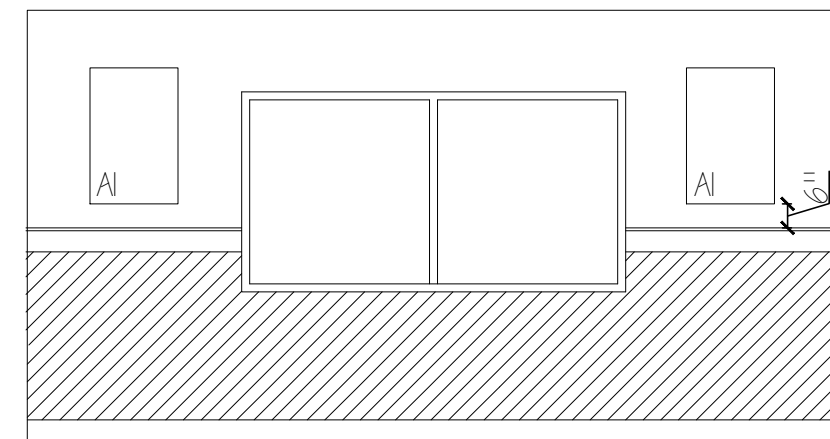

1 ELEV. - STORY WALL
A-7 SCALE: 1/4" = 1'-0"

2 ELEV. - CANVAS ART TYP.
A-7 SCALE: 1/4" = 1'-0"

3 ELEV. - FRAMED ART TYP.
A-7 SCALE: 1/4" = 1'-0"

4 ELEV. - HEART OF FRESHNESS ART TYP.
A-7 SCALE: 1/4" = 1'-0"

5 ELEV. - DELICIOUS ON SO MANY LEVELS TYP.
A-7 SCALE: 1/4" = 1'-0"

6 ELEV. - LAYERS OF DELICIOUS FUN TYP.
A-7 SCALE: 1/4" = 1'-0"

7 ELEV. - CULVER'S PRIDE: STATE ART OR TRAVEL POSTER TYP.
A-7 SCALE: 1/4" = 1'-0"

STORY WALL NOTES:

1. INSTALL MURAL FIRST. SURROUNDING PANELS MUST BE REVERSE HUNG, REFER TO MANUFACTURER INSTALLATION INSTRUCTIONS PROVIDED WITH ORDER.
2. TOP AND BOTTOM OF CIRCLE MAY CUT OFF
3. SCOOP AND SPATULA SHOULD APPEAR ON STORY WALL IN FULL.
4. OUTER CIRCLE WILL WRAP TO BACK OF WALL.
5. INSTALL ACRYLIC FRAME WITH NON-GLARE ACRYLIC FACING OUT.

*ACTUAL NUMBER OF PIECES NEEDED MAY DIFFER PER SPECIFIC LOCATION AND PLAN. SEE PACKAGE B LIST FOR VENDOR CONTACT INFORMATION.

INTERIOR DECOR PLAN - MIRRORED METRO XL - 2025 PROTOTYPE
SCALE: 1/4" = 1'-0"