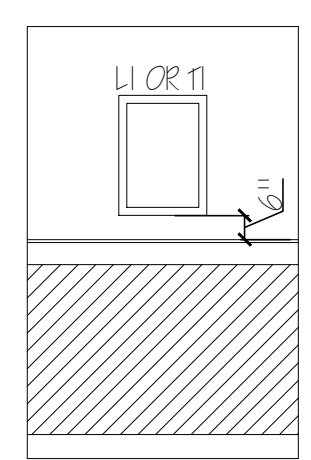

1 ELEV. - STORY WALL
A-7 SCALE: 1/4" = 1'-0"

2 ELEV. - CANVAS ART TYP.
A-7 SCALE: 1/4" = 1'-0"

3 ELEV. - FRAMED ART TYP.
A-7 SCALE: 1/4" = 1'-0"

4 ELEV. - HEART OF FRESHNESS ART TYP.
A-7 SCALE: 1/4" = 1'-0"

5 ELEV. - DELICIOUS ON SO MANY LEVELS TYP.
A-7 SCALE: 1/4" = 1'-0"

6 ELEV. - LAYERS OF DELICIOUS FUN TYP.
A-7 SCALE: 1/4" = 1'-0"

7 ELEV. - CULVER'S PRIDE: STATE ART OR TRAVEL POSTER TYP.
A-7 SCALE: 1/4" = 1'-0"

STORY WALL NOTES:

1. INSTALL MURAL FIRST. SURROUNDING PANELS MUST BE REVERSE HUNG, REFER TO MANUFACTURER INSTALLATION INSTRUCTIONS PROVIDED WITH ORDER.
2. TOP AND BOTTOM OF CIRCLE MAY CUT OFF
3. SCOOP AND SPATULA SHOULD APPEAR ON STORY WALL IN FULL.
4. OUTER CIRCLE WILL WRAP TO BACK OF WALL.
5. INSTALL ACRYLIC FRAME WITH NON-GLARE ACRYLIC FACING OUT.

*ACTUAL NUMBER OF PIECES NEEDED MAY DIFFER PER SPECIFIC LOCATION AND PLAN. SEE PACKAGE B LIST FOR VENDOR CONTACT INFORMATION.

INTERIOR DECOR PLAN - MIRRORED METRO XL - 2025 PROTOTYPE
SCALE: 1/4" = 1'-0"