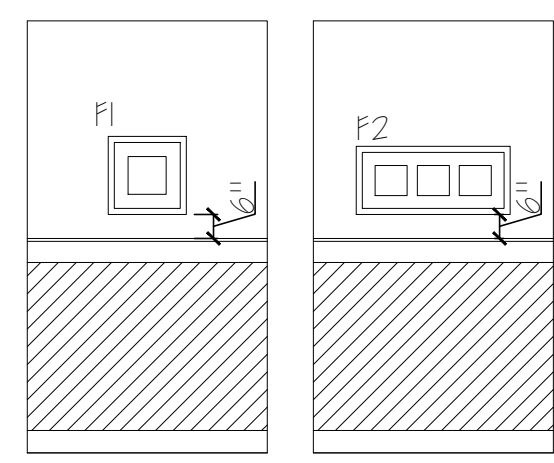

1 ELEV. - STORY WALL
A-7 SCALE: 1/4" = 1'-0"

2 ELEV. - CANVAS ART TYP.
A-7 SCALE: 1/4" = 1'-0"

3 ELEV. - FRAMED ART TYP.
A-7 SCALE: 1/4" = 1'-0"

4 ELEV. - HEART OF FRESHNESS ART TYP.
A-7 SCALE: 1/4" = 1'-0"

5 ELEV. - DELICIOUS ON SO MANY LEVELS TYP.
A-7 SCALE: 1/4" = 1'-0"

6 ELEV. - LAYERS OF DELICIOUS FUN TYP.
A-7 SCALE: 1/4" = 1'-0"

7 ELEV. - CULVER'S PRIDE: STATE ART OR TRAVEL POSTER TYP.
A-7 SCALE: 1/4" = 1'-0"

STORY WALL NOTES:

1. INSTALL MURAL FIRST. SURROUNDING PANELS MUST BE REVERSE HUNG, REFER TO MANUFACTURER INSTALLATION INSTRUCTIONS PROVIDED WITH ORDER.
2. TOP AND BOTTOM OF CIRCLE MAY CUT OFF
3. SCOOP AND SPATULA SHOULD APPEAR ON STORY WALL IN FULL.
4. OUTER CIRCLE WILL WRAP TO BACK OF WALL.
5. INSTALL ACRYLIC FRAME WITH NON-GLARE ACRYLIC FACING OUT.

*ACTUAL NUMBER OF PIECES NEEDED MAY DIFFER PER SPECIFIC LOCATION AND PLAN. SEE PACKAGE B LIST FOR VENDOR CONTACT INFORMATION.

INTERIOR DECOR PLAN - MIRRORED METRO XL - 2025 PROTOTYPE
SCALE: 1/4" = 1'-0"